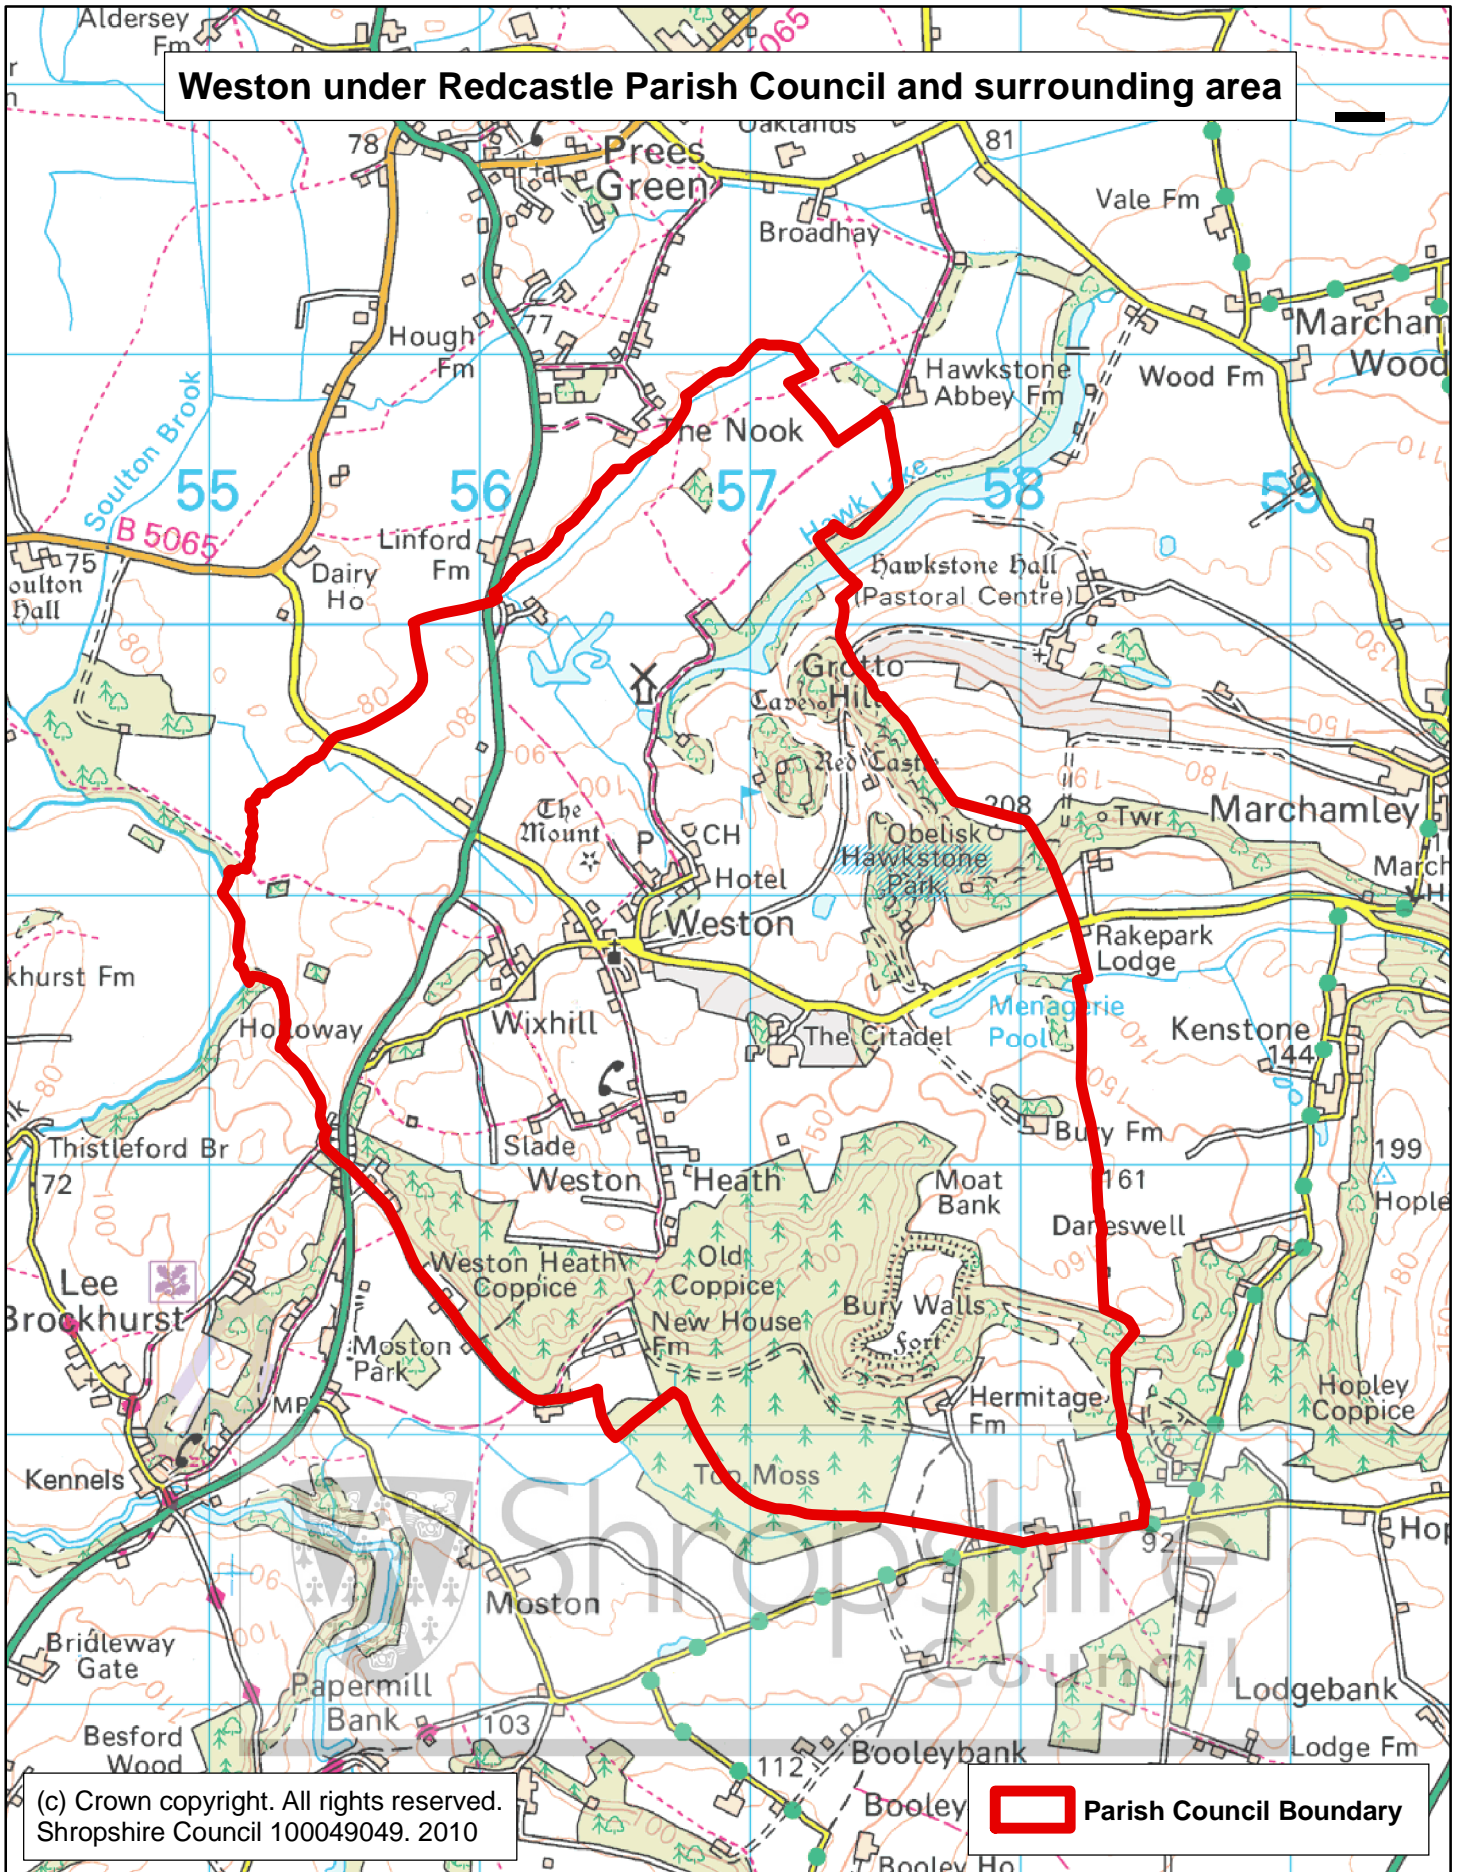

Weston under Redcastle Parish Council and surrounding area

(c) Crown copyright. All rights reserved.
Shropshire Council 100049049. 2010

 **Parish Council Boundary**

Shropshire
Council

**Information and Research
Development Services**
The Shirehall, Abbey Foregate
Shrewsbury, Shropshire, SY2 6ND
Scale: 1:28,000